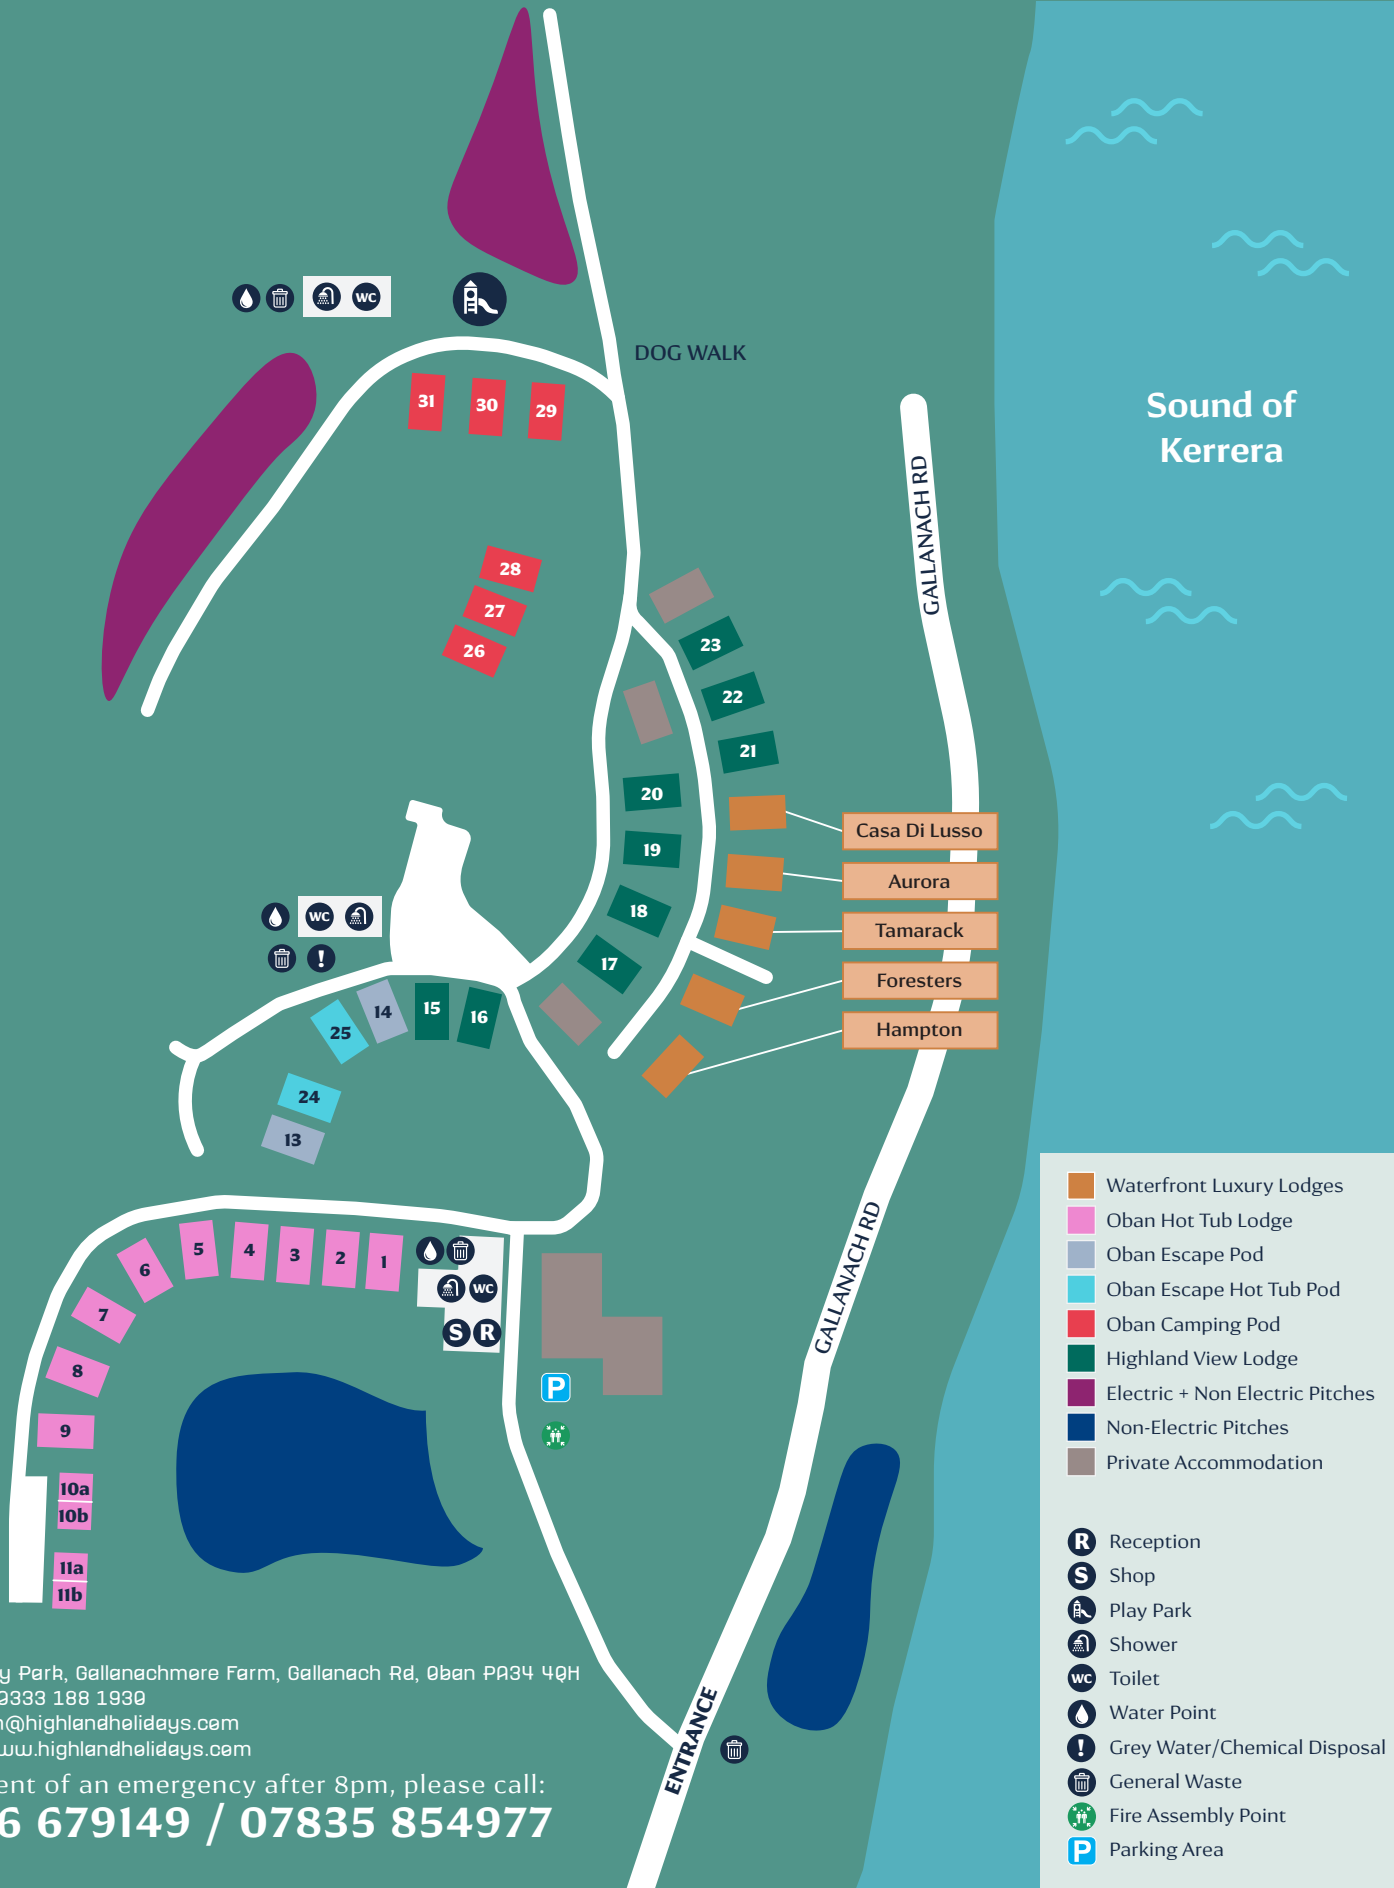

Welcome to Oban Holiday Park.

We hope you enjoy your stay with us and if we can help at all then please pop into reception, even if it's just for a blether! You can contact reception on **0333 188 1930**.

Oban Holiday Park, Gallanachmore Farm, Gallanach Rd, Oban PA34 4QH
Reception: 0333 188 1930
E-mail: oban@highlandholidays.com
Website: www.highlandholidays.com

In the event of an emergency after 8pm, please call:
07586 679149 / 07835 854977